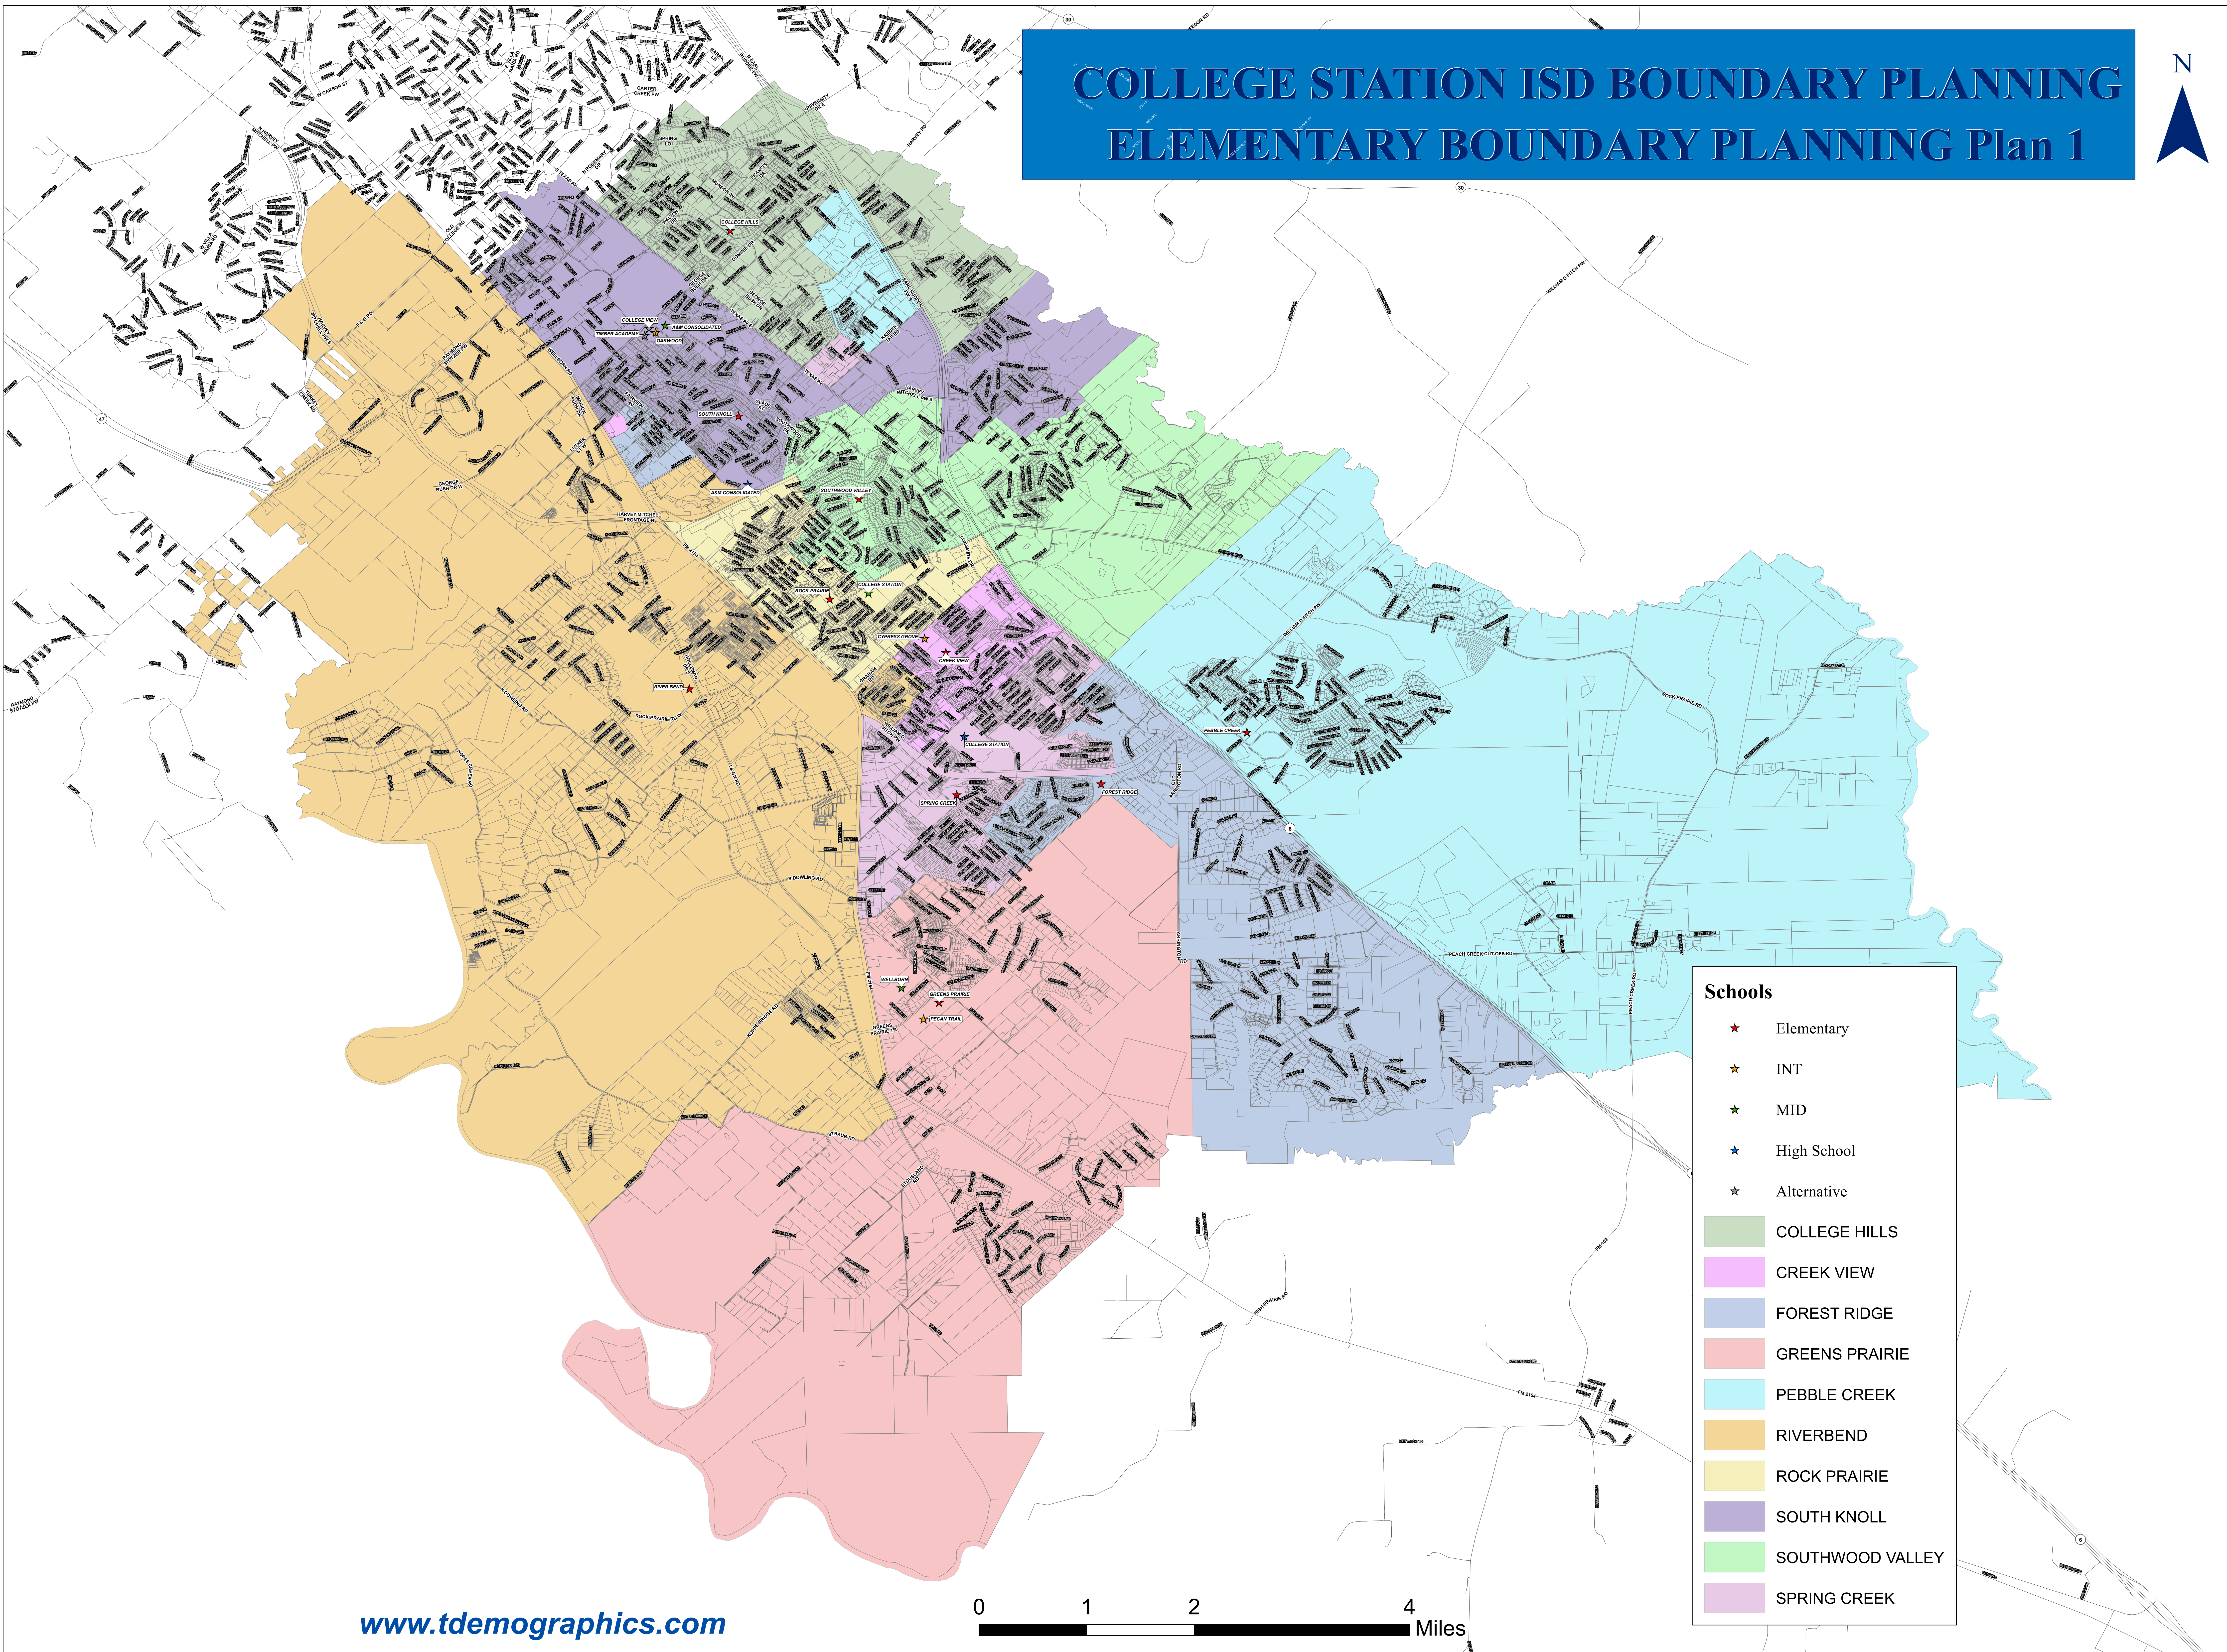

# COLLEGE STATION ISD BOUNDARY PLANNING ELEMENTARY BOUNDARY PLANNING Plan 1

N

**Schools**

- ★ Elementary
- ★ INT
- ★ MID
- ★ High School
- ★ Alternative

**School Districts**

- COLLEGE HILLS
- CREEK VIEW
- FOREST RIDGE
- GREENS PRAIRIE
- PEBBLE CREEK
- RIVERBEND
- ROCK PRAIRIE
- SOUTH KNOLL
- SOUTHWOOD VALLEY
- SPRING CREEK